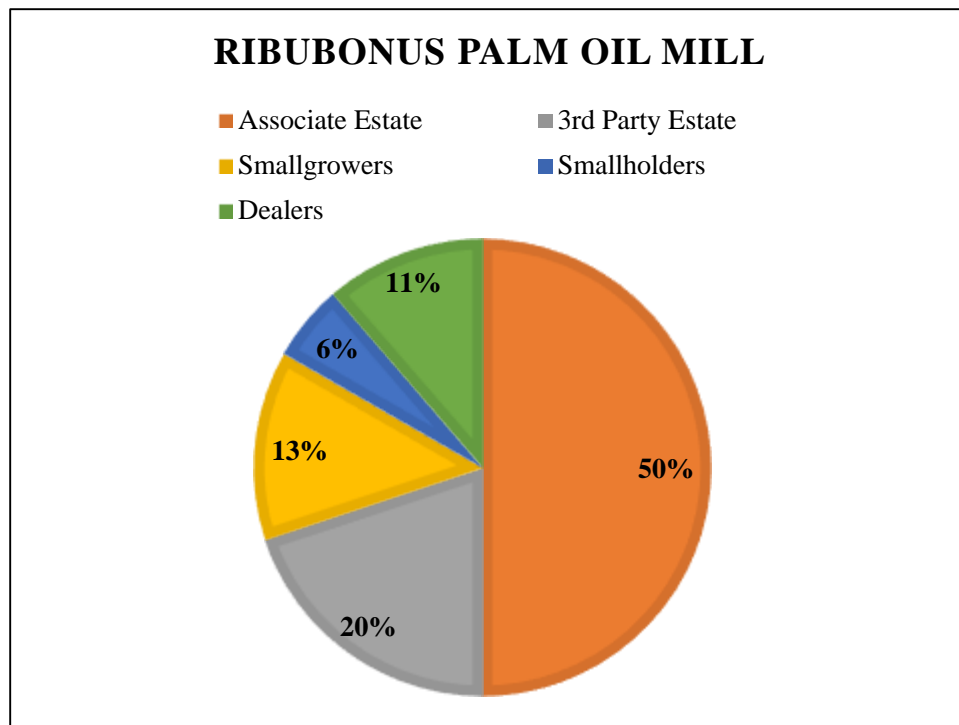

FFB Sourcing

Sabahmas Plantation Sdn Bhd (Ribubonus)

Profile

Country	Malaysia
State	Sabah
Parent Company	PPB Oil Palms Berhad
Mill Name	Sabahmas Plantation Sdn Bhd (Ribubonus)
Address	Km 125, SDK-Telupid Highway, Daerah Neluran, Sandakan, Sabah
GPS Co-ordinate	5.686858°, 117.09226°
Certification Status (RSPO)	Yes

FFB Sourcing Statistics

RIBUBONUS PALM OIL MILL

Ribubonus Sdn. Bhd.
Labuk Region
Sabah, Malaysia

FFB Suppliers

- Legend :**
- FFB Supplier**
- Estate
 - Smallgrower
 - Smallholder
 - FFB Collecting Centre
 - Ribubonus POM
- Own Estate**
- Ribubonus Estate
- Outside Suppliers**
- Estate
 - Smallgrower